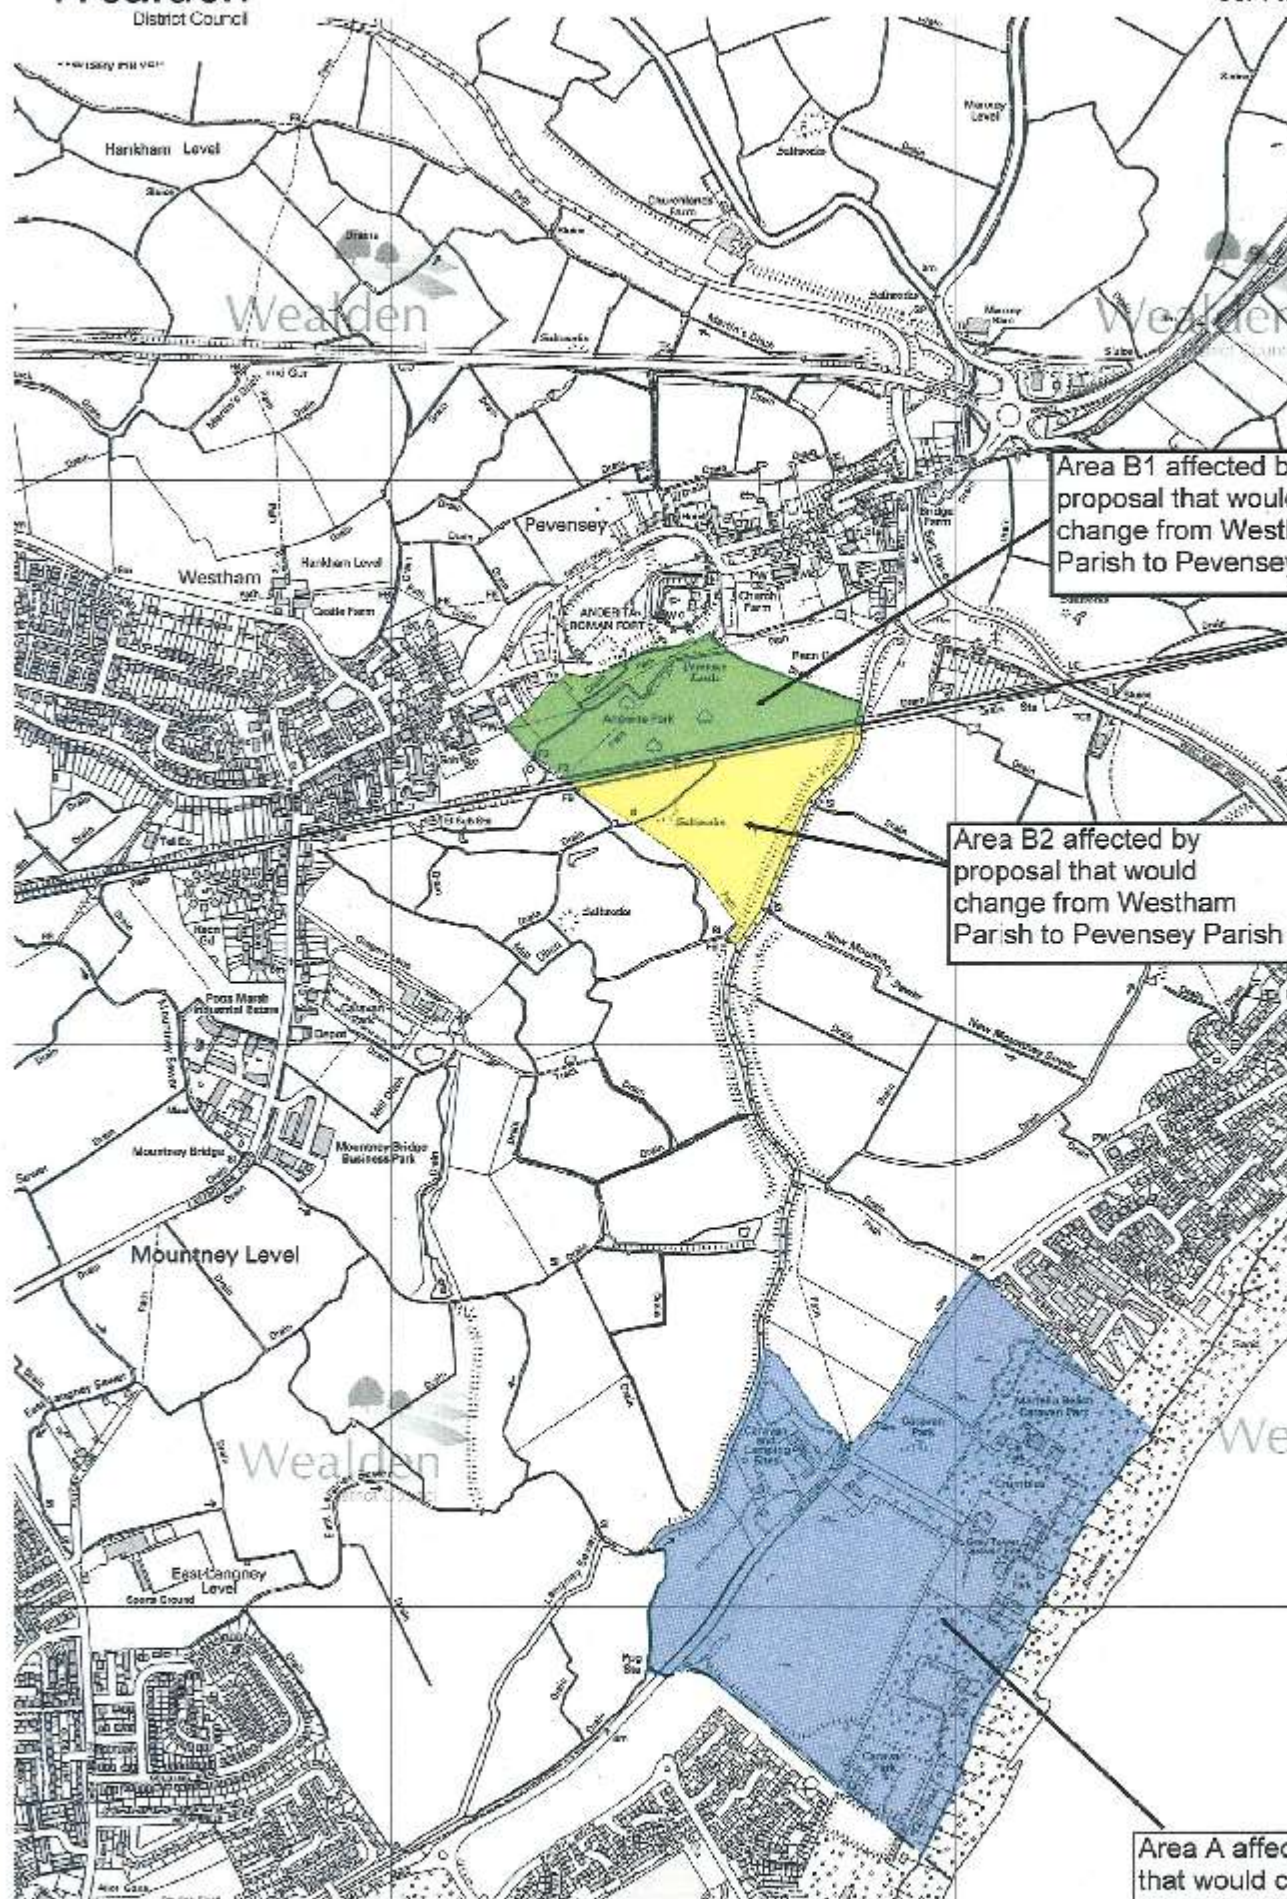

Area B1 affected by proposal that would change from Westham Parish to Pevensey Parish

Area B2 affected by proposal that would change from Westham Parish to Pevensey Parish

Area A affected by proposal that would change from Westham Parish to Pevensey Parish